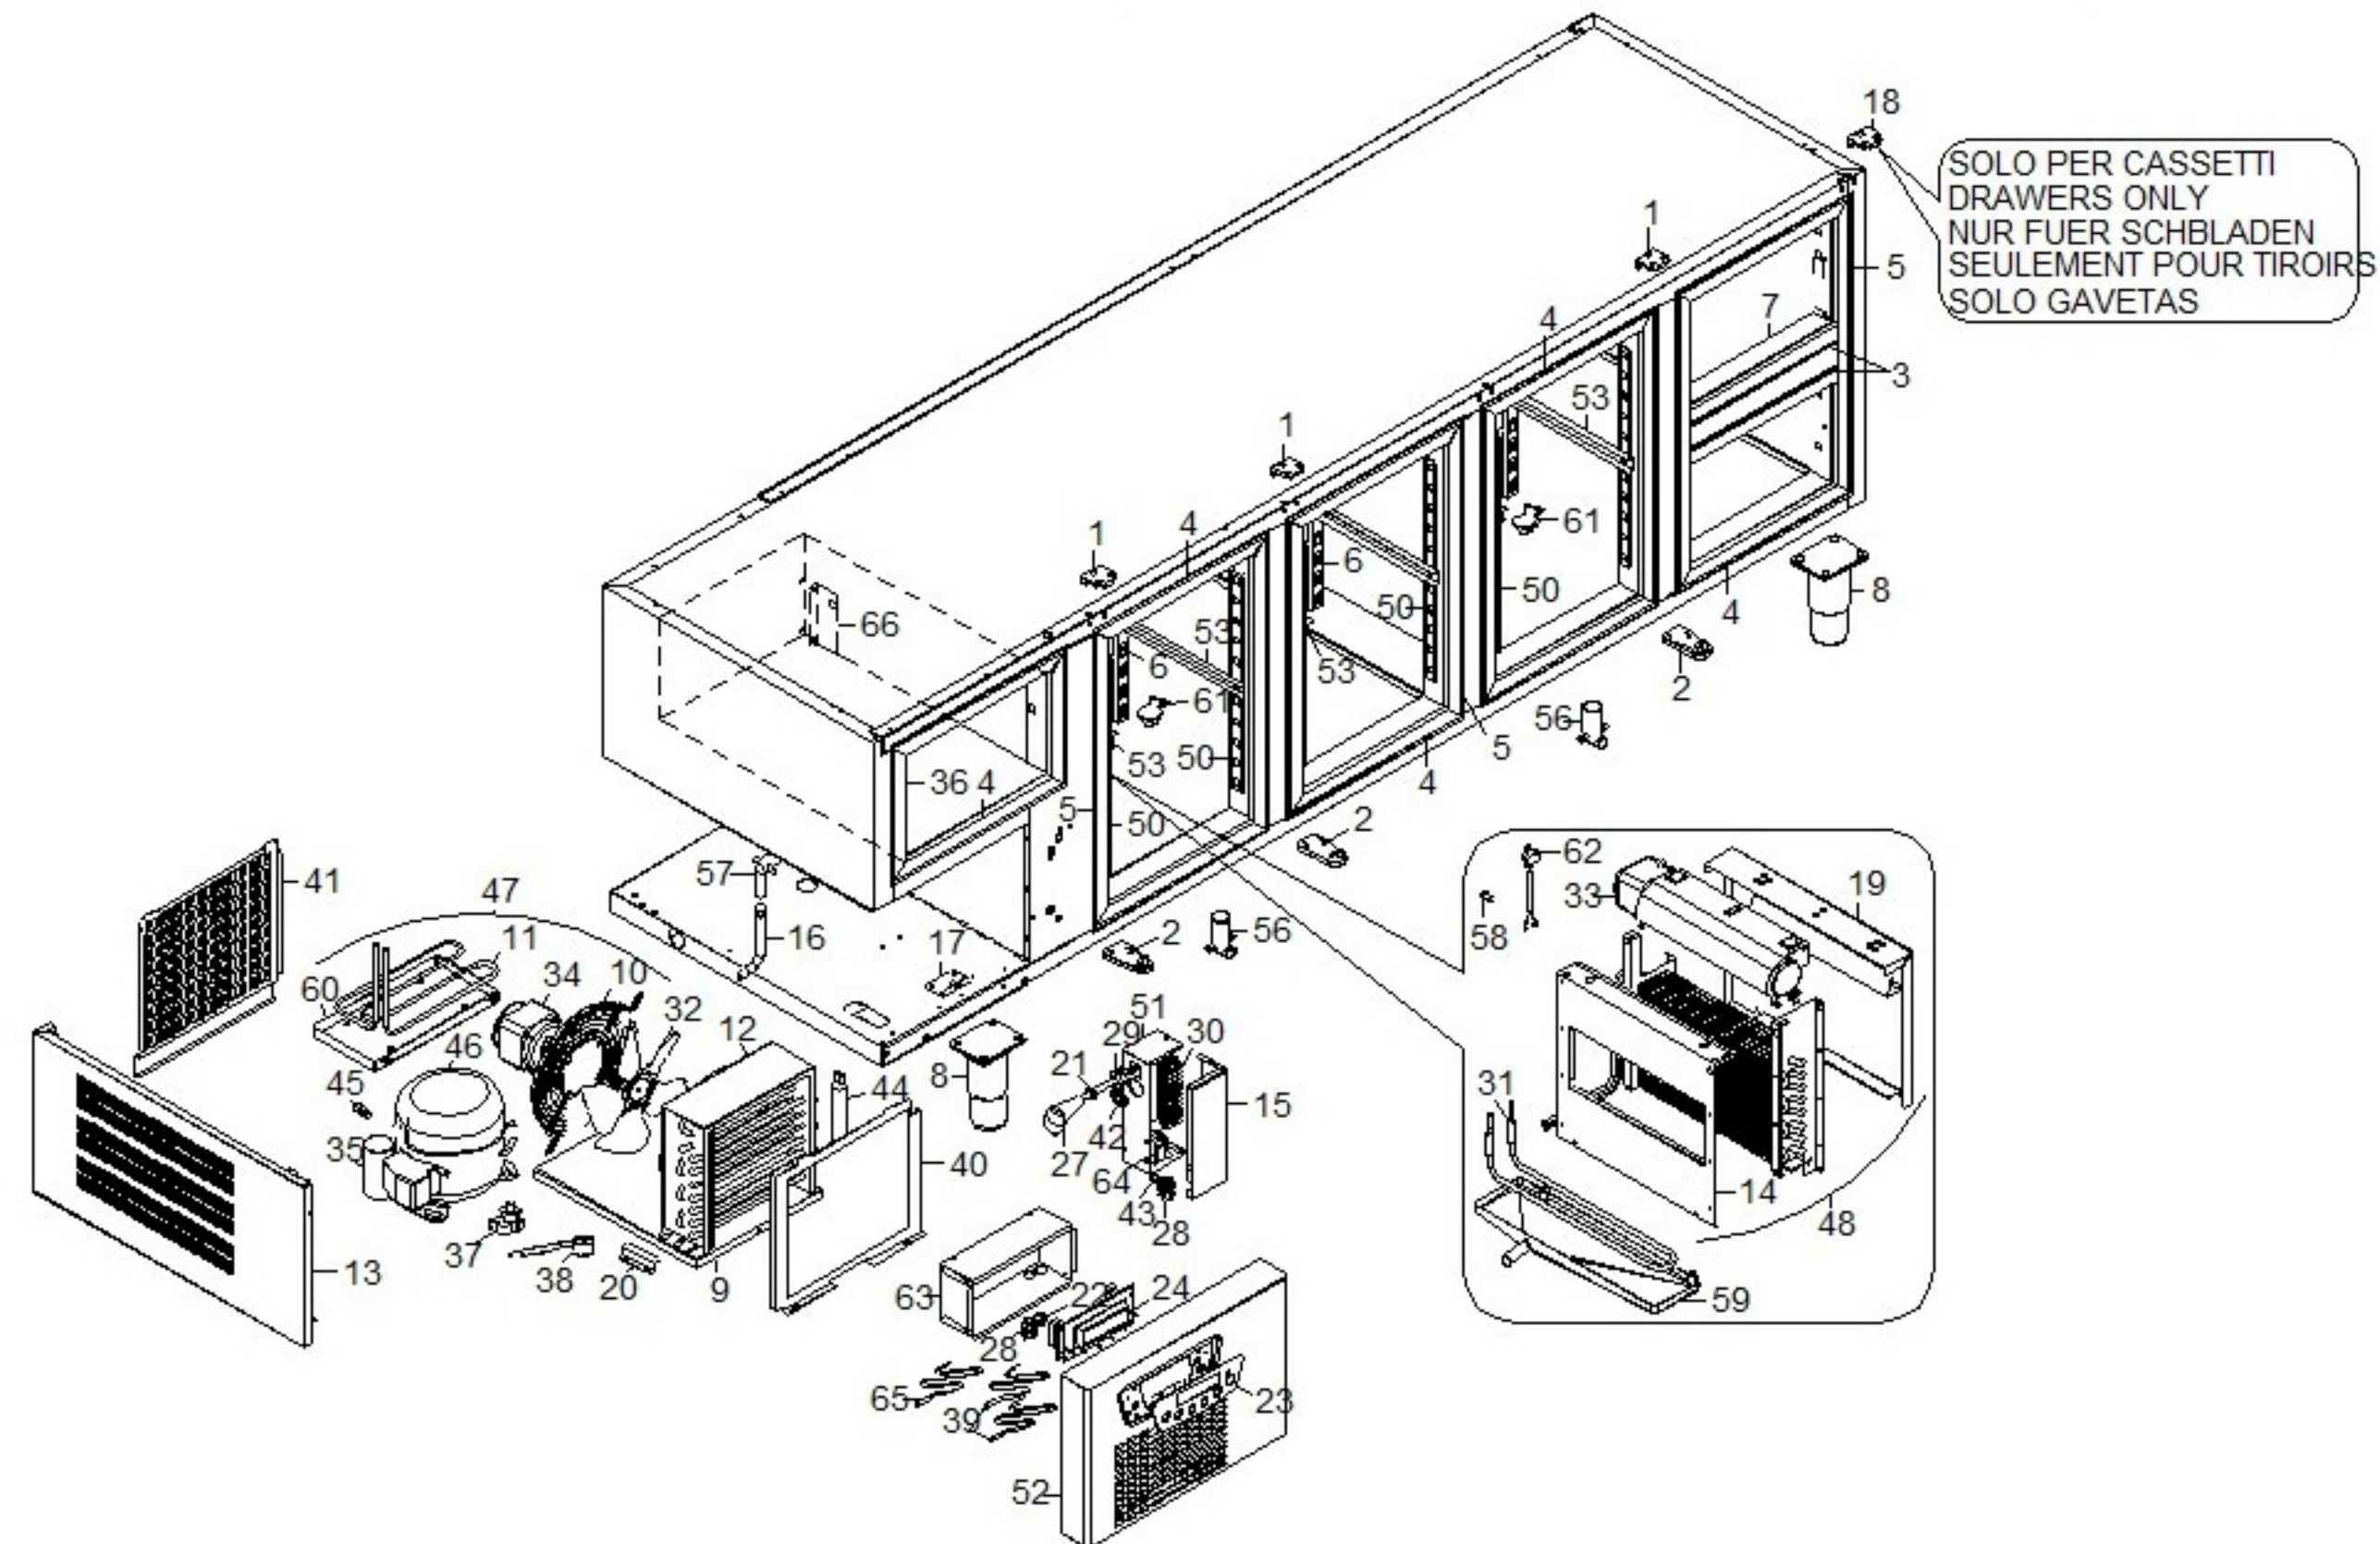

ANGELO PO - BASE REFRIGERATA TN It.573, 2 PORTINE+5 CASSETTI
 6TEC4A - 15-06-2008 » 14-05-2010

Modello Typ Model Modelle Modelo

		6TEA 6TEAA 6TEAM	6TEA2 6TEA2A 6TEA2M	6TEA11 6TEA11A 6TEA11M	6TEA13 6TEA13A 6TEA13M	6TEB 6TEBA 6TEBM	6TEB2 6TEB2A 6TEB2M	6TEB4 6TEB4A 6TEB4M	6TEB11 6TEB11A 6TEB11M	6TEB13 6TEB13A 6TEB13M	6TEC 6TECA 6TECM	6TEC2 6TEC2A 6TEC2M	6TEC4 6TEC4A 6TEC4M	6TEC11 6TEC11A 6TEC11M	6TEC22 6TEC22A 6TEC22M	6TEC13 6TEC13A 6TEC13M
Num.cassetti	1/2	1	1	1	1	1	1	1	1	1	1	1	1	1	1	1
Schublad	1/2SUP	-	1	-	-	-	1	2	-	-	-	1	2	-	-	-
Drawers	1/2INF	-	1	-	-	-	1	2	-	-	-	1	2	-	-	-
Tiroirs	1/3	-	-	1	3	-	-	-	1	3	-	-	-	1	2	3
Gabetas	2/3	-	-	1	-	-	-	-	1	-	-	-	-	1	2	-
Porte Türen Doors Portes Puertas		2	1	1	1	3	2	1	2	2	4	3	2	3	2	3