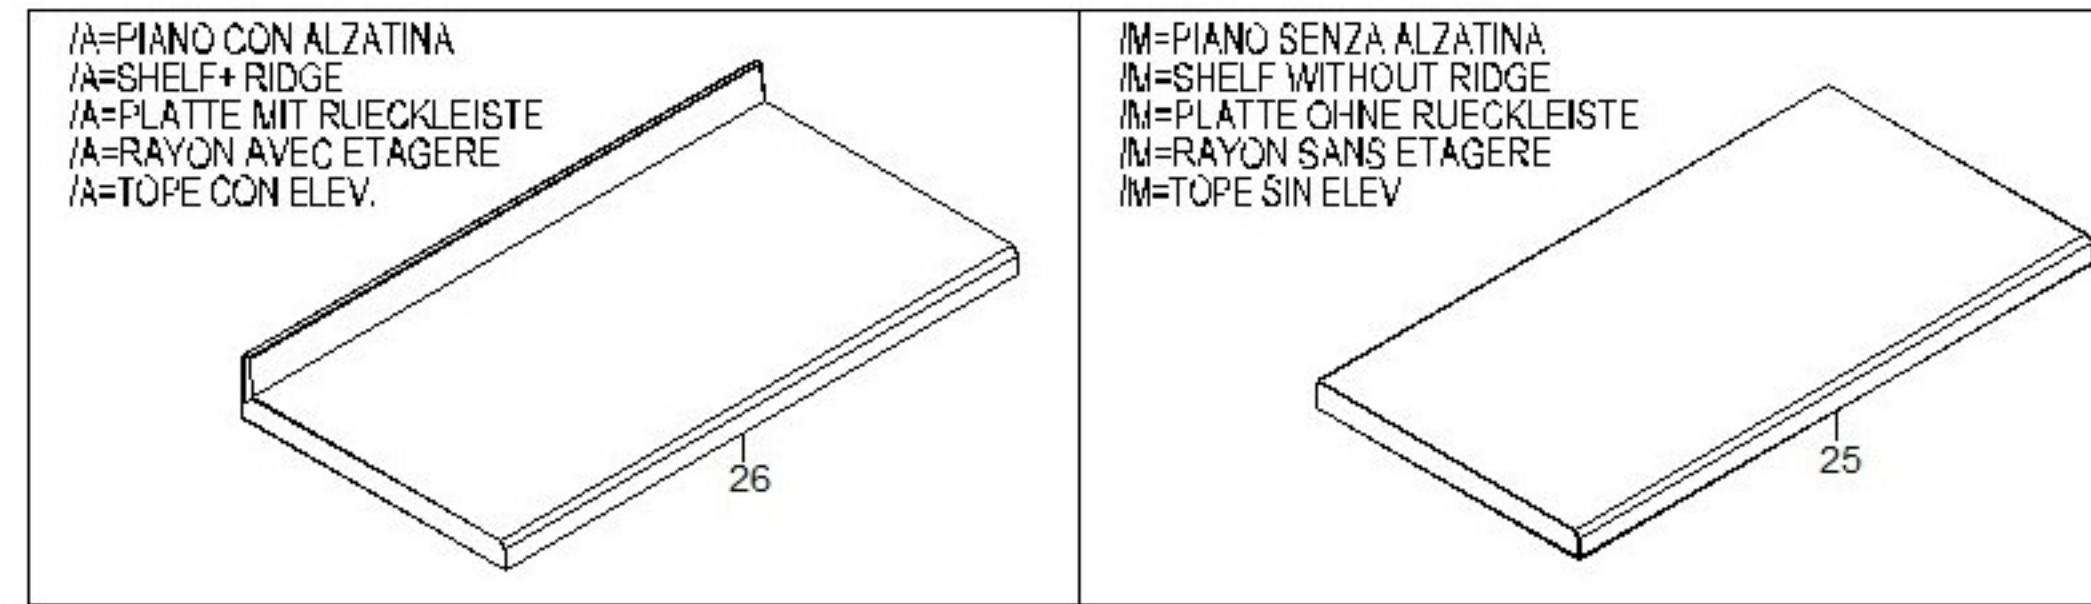

ANGELO PO - BASE REFRIGERATA TN It.573, 2 PORTINE+5 CASSETTI
 6TEC4A - 15-06-2008 » 14-05-2010

Modello Typ Model Modelle Modelo

		6TEA 6TEAA 6TEAM	6TEA2 6TEA2A 6TEA2M	6TEA11 6TEA11A 6TEA11M	6TEA13 6TEA13A 6TEA13M	6TEB 6TEBA 6TEBM	6TEB2 6TEB2A 6TEB2M	6TEB4 6TEB4A 6TEB4M	6TEB11 6TEB11A 6TEB11M	6TEB13 6TEB13A 6TEB13M	6TEC 6TECA 6TECM	6TEC2 6TEC2A 6TEC2M	6TEC4 6TEC4A 6TEC4M	6TEC11 6TEC11A 6TEC11M	6TEC22 6TEC22A 6TEC22M	6TEC13 6TEC13A 6TEC13M
Num.cassetti	1/2	1	1	1	1	1	1	1	1	1	1	1	1	1	1	1
Schublad	1/2SUP	-	1	-	-	-	1	2	-	-	-	1	2	-	-	-
Drawers	1/2INF	-	1	-	-	-	1	2	-	-	-	1	2	-	-	-
Tiroirs	1/3	-	-	1	3	-	-	-	1	3	-	-	-	1	2	3
Gabetas	2/3	-	-	1	-	-	-	-	1	-	-	-	-	1	2	-
Porte Türen Doors Portes Puertas		2	1	1	1	3	2	1	2	2	4	3	2	3	2	3